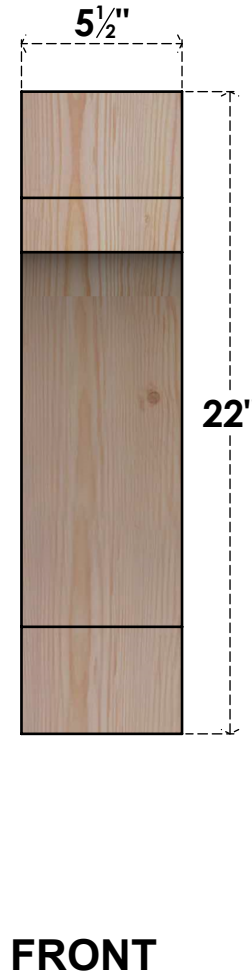

BRC06X14X22MRC00SDF

5 1/2"W X 14"D X 22"H MERCED SMOOTH BRACE, DOUGLAS FIR

EKENA MILLWORK
 2300 WEST MAIN ST.
 CLARKSVILLE, TX 75426
 TOLL FREE: 866-607-0453
 WWW.EKENAMILLWORK.COM

NOTES

1. INSTALLATION TO BE COMPLETED IN ACCORDANCE WITH MANUFACTURER'S SPECIFICATIONS.
2. DRAWING MAY NOT BE TO SCALE
3. THIS DRAWING IS INTENDED FOR DESIGN AND PLANNING PURPOSES ONLY.
4. ALL INFORMATION CONTAINED HEREIN WAS CURRENT AT THE TIME OF DEVELOPMENT BUT MUST BE REVIEWED AND APPROVED BY THE PRODUCT MANUFACTURER TO BE CONSIDERED ACCURATE.
5. PRODUCTS ARE NOT KILN DRIED. THIS ITEM IS UNIQUE AND WILL CONTAIN THE NATURAL VARIATIONS THAT THE WOOD SPECIES OFFERS. THIS MAY RESULT IN VARIATIONS UP TO 1/4"