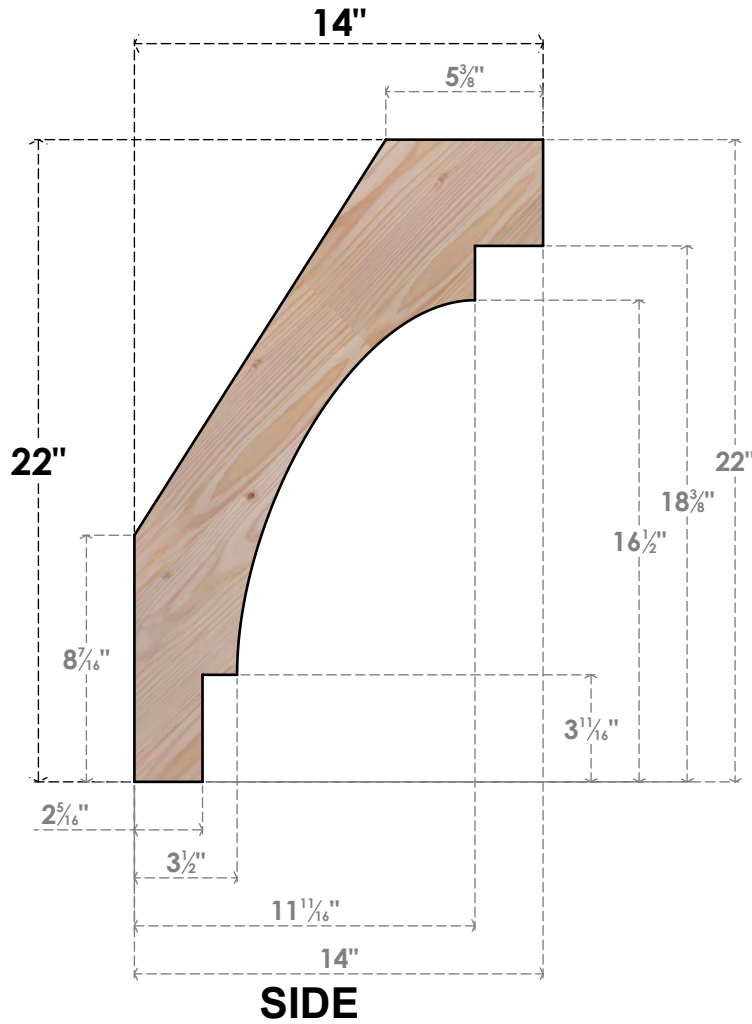

BRC06X14X22MRC00SDF

5 1/2"W X 14"D X 22"H MERCED SMOOTH BRACE, DOUGLAS FIR

EKENA MILLWORK
 2300 WEST MAIN ST.
 CLARKSVILLE, TX 75426
 TOLL FREE: 866-607-0453
 WWW.EKENAMILLWORK.COM

NOTES

1. INSTALLATION TO BE COMPLETED IN ACCORDANCE WITH MANUFACTURER'S SPECIFICATIONS.
2. DRAWING MAY NOT BE TO SCALE
3. THIS DRAWING IS INTENDED FOR DESIGN AND PLANNING PURPOSES ONLY.
4. ALL INFORMATION CONTAINED HEREIN WAS CURRENT AT THE TIME OF DEVELOPMENT BUT MUST BE REVIEWED AND APPROVED BY THE PRODUCT MANUFACTURER TO BE CONSIDERED ACCURATE.
5. PRODUCTS ARE NOT KILN DRIED. THIS ITEM IS UNIQUE AND WILL CONTAIN THE NATURAL VARIATIONS THAT THE WOOD SPECIES OFFERS. THIS MAY RESULT IN VARIATIONS UP TO 1/4"